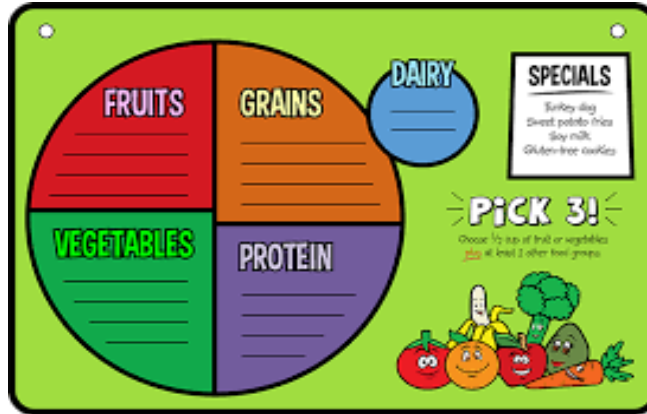

School Meal Pricing

Pick 3 and one must be a ½ cup fruit or vegetable

LUNCH

	Elementary	Junior High/Middle	High School
Full Pay	\$1.75	\$2.00	\$2.00
Reduced Price	\$0.40	\$0.40	\$0.40
Student 2 nd Lunch	\$3.85	\$3.85	\$3.85
Adult/Visitor	\$3.85	\$3.85	\$3.85