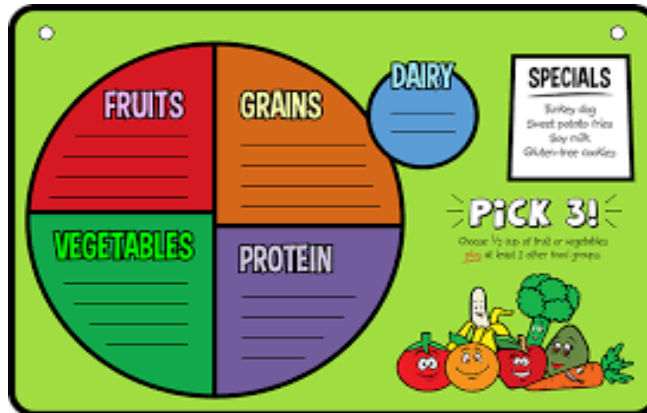

Los Precios de Comidas Escolares

Escoja 3 y uno debe ser un ½ taza de frutas o vegetales

ALMUERZO

	Elementary	Junior High/Middle	High School
Pago Completo	$1.75	$2.00	$2.00
Precio Reducido	$0.40	$0.40	$0.40
Estudiante 2nd Almuerzo	$3.85	$3.85	$3.85
Adultos/Visitante	$3.85	$3.85	$3.85

DESAYUNO

	Elementary	Junior High/Middle	High School
Pago Completo	$1.00	$1.10	$1.10
Precio Reducido	$0.30	$0.30	$0.30
Estudiante 2nd Desayuno	$1.65	$1.65	$1.65
Adultos/Visitante	$1.65	$1.65	$1.65

Las comidas escolares son nutritivos y deliciosos!
Proporcionan una amplia variedad de opciones saludables!
Los menus estan disponibles en: alpineschools.nutrislice.com

Esta institucion es un proveedor de igualdad de oportunidades.