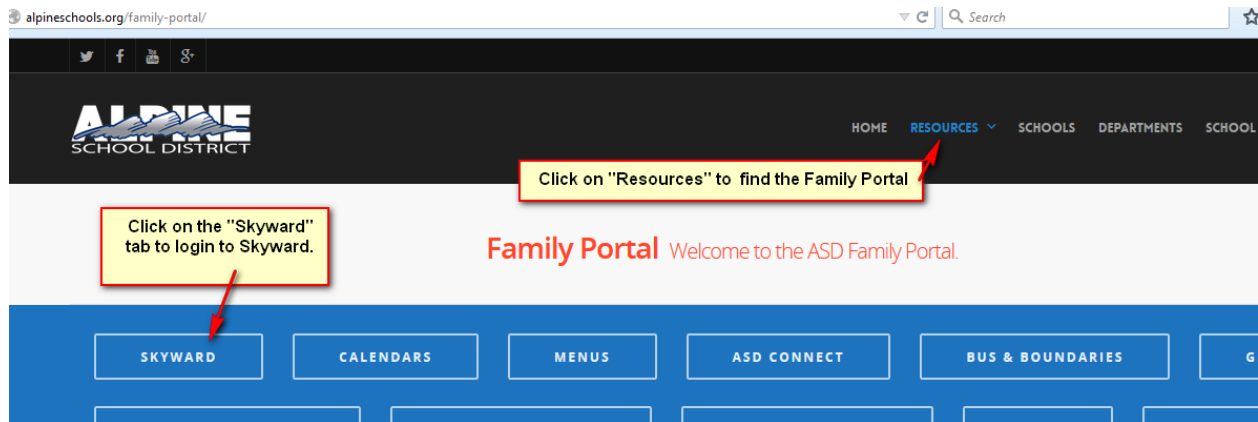

## STUDENT SCHEDULES IN PARENT PORTAL

Go to [www.alpineschools.org](http://www.alpineschools.org). Click on Parent/student and choose “Skyward Family Access”. Log In to Skyward, using your **Parent login and password**.

YOU WILL BE TAKEN TO THE SKYWARD LOGIN SCREEN

If you do not know your parent log in and password, click on “Forgot Login/Password”.

This screen will come up.

**SKYWARD®**