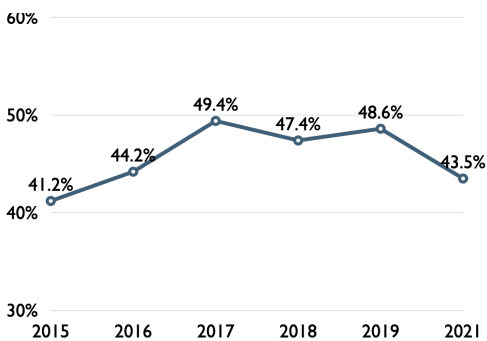

Percent Proficient in Language Arts