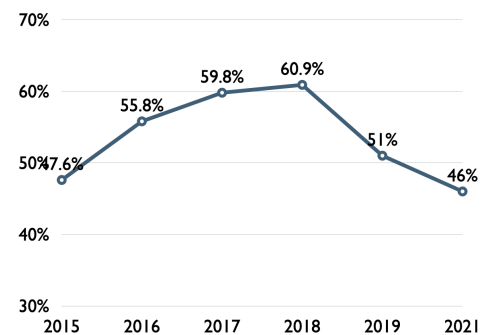

Percent Proficient in Math