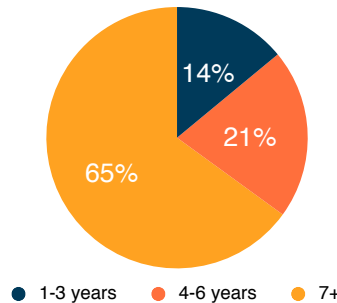

LEHI ELEMENTARY AT A GLANCE

High Levels of Learning For All Students

Our School

- ▶ Built in 1951
- ▶ Current enrollment of 538 students
- ▶ Kindergarten through 6th Grade
- ▶ 11% students with disabilities
- ▶ 28% economically disadvantaged
- ▶ 6% English language learners
- ▶ 1 small group special ed class
- ▶ Computers, Music/Art & PE Specialties
- ▶ Music/Art class provided by the Beverly Taylor Sorenson Grant

Percent Proficient in Language Arts

Teachers' Years of Experience

Percent Proficient in Math

Everyday Strong AT LEHI ELEMENTARY

EVERY CHILD. EVERY DAY.

Student ENGAGEMENT